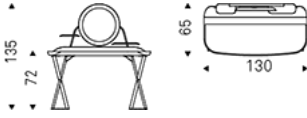

Note

Keramik Premium top, REGISTERED DESIGN

Brushed finish, REGISTERED DESIGN

COCOON TROUSSE Keramik

Design: Paolo Cattelan

Dimension

COCOON TROUSSE Keramik

Design: Paolo Cattelan